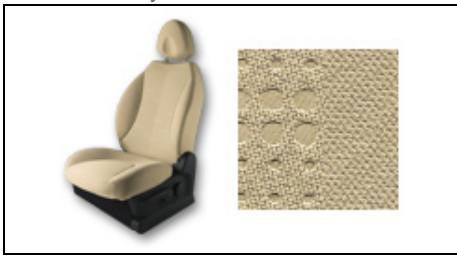

Beige / Chocolate